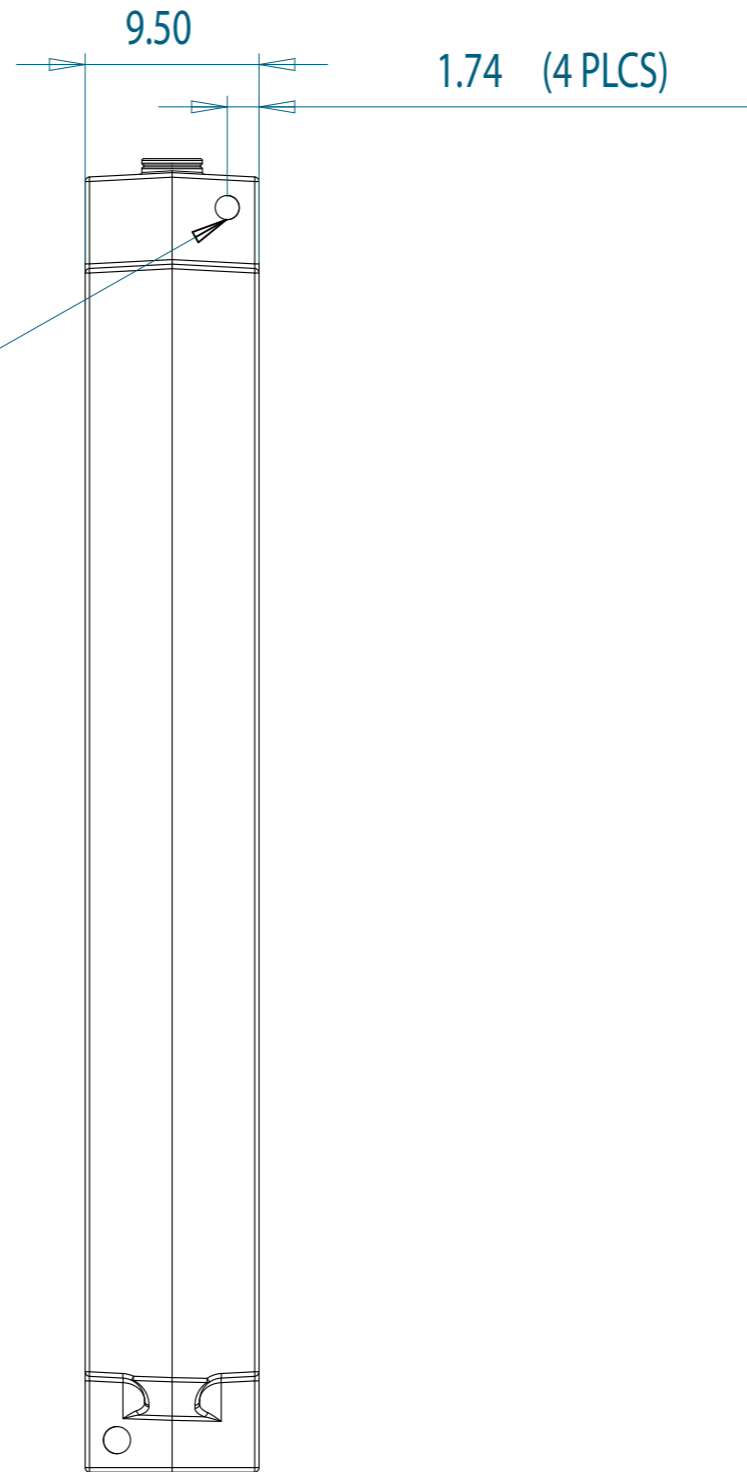

FRONT VIEW

DETAIL G
SCALE 1:4

1" NPT
4 PLCS

SIDE VIEW