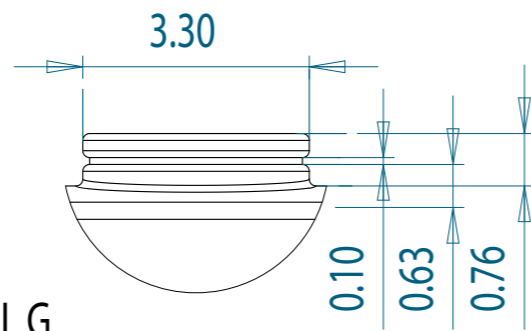

FRONT VIEW

DETAIL G
SCALE 1:4

1" NPT
4 PLCS

SIDE VIEW